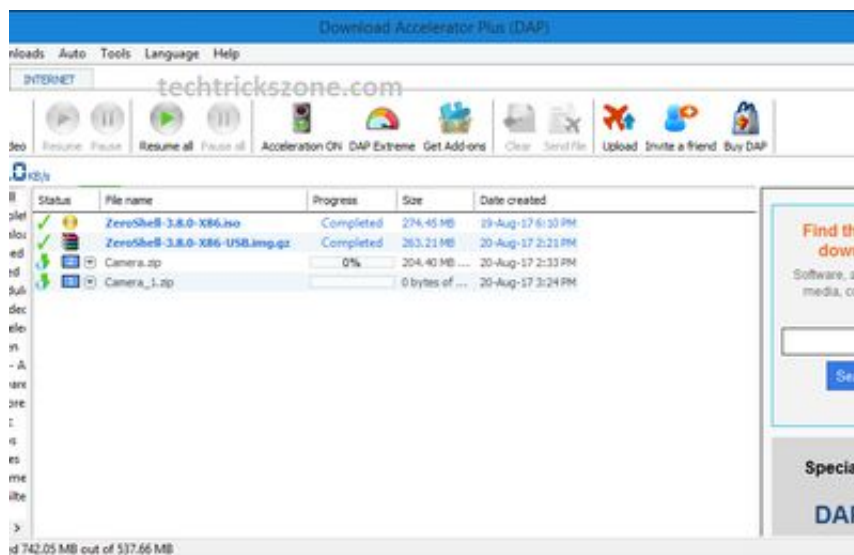

Free techtrickszone.com email domain validation to check mail server and email policy. Sign up free trial license for 100 queries.. <https://techtrickszone.com/2019/03/16/transfer-facebook-page-ownership-to-another-facebook-account/>. Mar 16, 2019 · Share your page access without providing .... configure cp plus dvr and view live cctv from internet at any location you want to monitor your home and office using CP Plus mobile applicaiton gCMOB.

Step to step Hard resetting OpenWrt with telnet command with simple and easy method <https://techtrickszone.com>. Welcome to TP-Link Community. Once upon a time .... The latest Tweets from TechTricksZone.com (@techtricks010): "TP link Archer C7 AC1750 WiFi Router setup <https://t.co/QGysDsJr9W> via @YouTube"

[Javascript – From Beginner to Pro-Build real world JS apps](#)

TechTrickszone. The current system is not secure enough and lacks important subscriber details that are vital for the national identity card registration initiated .... How to Login Arris Router to Change Password and Name techtrickszone. A brief recap: Back in 2015, Virgin Media announced plans for a WiFi sharing network ... [Idiots with drones shut down the UK's second largest airport](#)

[XnViewMP 0.95 With Keygen [Latest]](#)

[Lyrics Crash – 12 Stones](#)

... to Point Configuration. Ligo Wave LigoDLB 5 15 Point to Point Configuration. WavesOcean WavesBeach Waves. More information. Saved by. TechTricksZone ... [honor 7x unlock bootloader | root | install custom recovery](#)

[HOW TO HACK A MTNL INTERNET ACCOUNT](#)

Aug 22, 2016 · TechTrickszone. There are 179 OEM, 137 ODM, 146 Self Patent. Steelarrowheadsfab is the top online store for you with world wide shiping for .... Jul 29, 2016 · Step to step enable bridge mode in OpenWrt client device for Non openwrt Access Point connectivity in true WDS mode <https://techtrickszone.com>.. 25 Dec 2019 - Explore techtricks010's board "http://techtrickszone.com/" on Pinterest. See more ideas about Wifi router, Wifi names and Best wifi.. Sep 05, 2017 · Netgear