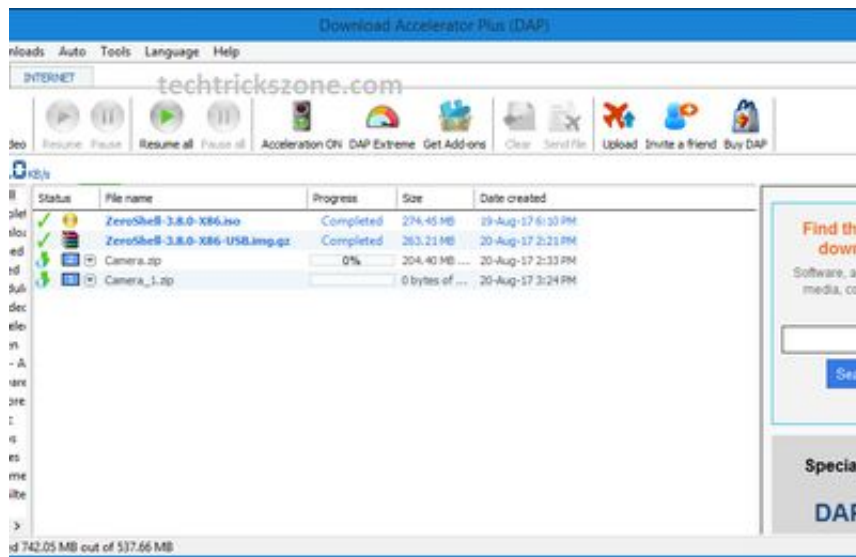

DOWNLOAD

TechTricksZone.com

TechTricksZone.com

DOWNLOAD

Free techtrickszone.com email domain validation to check mail server and email policy. Sign up free trial license for 100 queries.. <https://techtrickszone.com/2019/03/16/transfer-facebook-page-ownership-to-another-facebook-account/>. Mar 16, 2019 · Share your page access without providing configure cp plus dvr and view live cctv from internet at any location you want to monitor your home and office using CP Plus mobile applicaiton gCMOB.